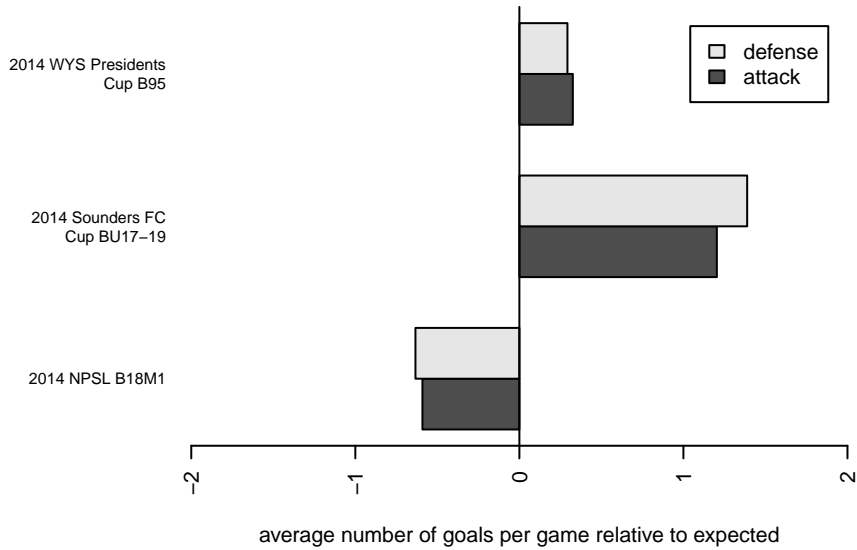

Nortac Colibri Pablo B97

North Tacoma SC
Tacoma, WA
B97 total strength=1734
attack=42.81 defense=15.18
fall league = NPSL B18M1

alt names used:

Venues played:
2014 Sounders FC Cup BU17-19
2014 NPSL B18M1
2014 WYS Presidents Cup B95

**attack and defense variance (black dot)
relative to other teams
and top 10 in region**

**attack and defense rating
relative to others at age
and all opponents in last 13 months**

Performance relative to 13 month average