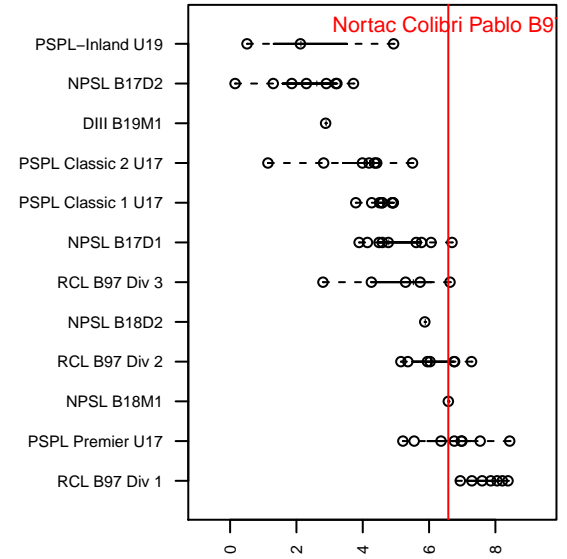

Nortac Colibri Pablo B97

North Tacoma SC
Tacoma, WA
B97 total strength=1734
attack=42.81 defense=15.18
fall league = NPSL B18M1

alt names used:

Venues played:
2014 Sounders FC Cup BU17-19
2014 NPSL B18M1
2014 WYS Presidents Cup B95

**attack and defense variance (black dot)
relative to other teams
and top 10 in region**

**attack and defense rating
relative to others at age
and all opponents in last 13 months**

Performance relative to 13 month average