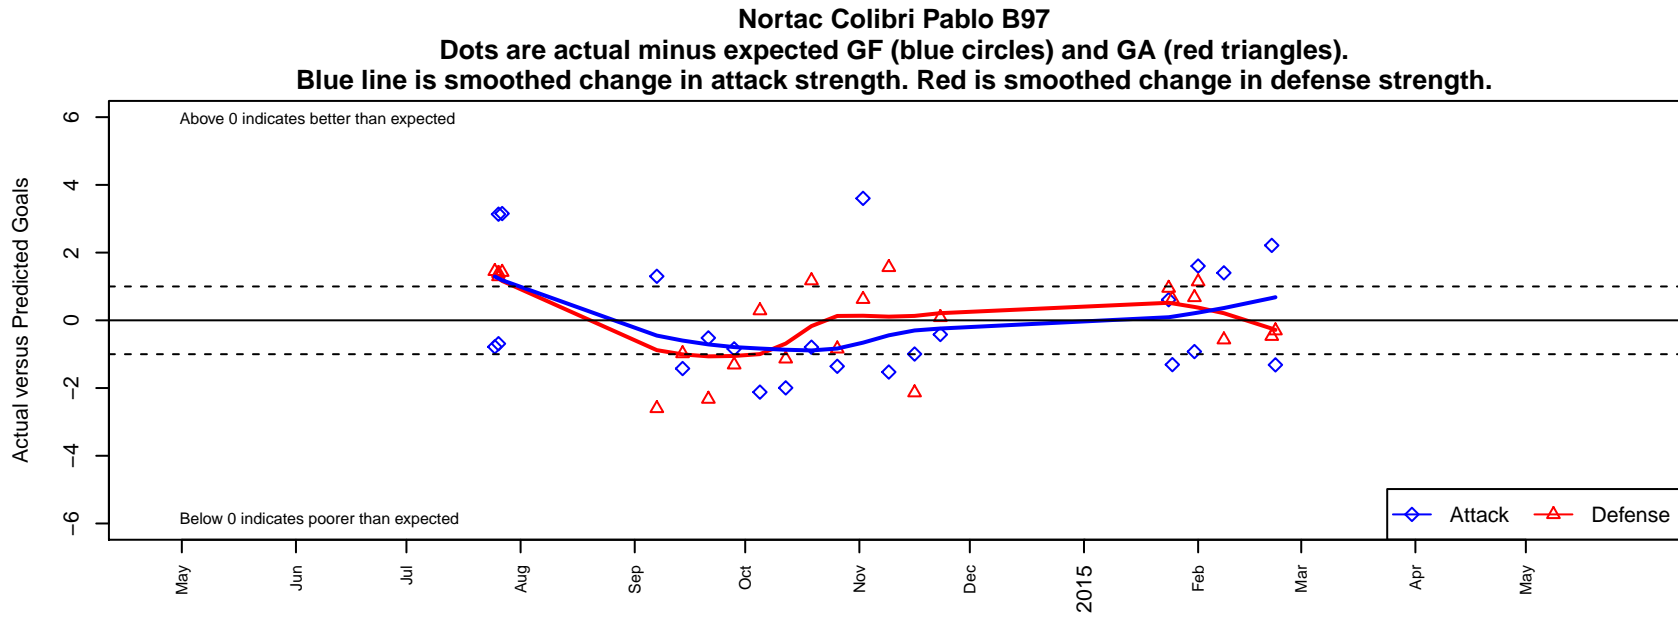

Nortac Colibri Pablo B97

North Tacoma SC
Tacoma, WA
B97 total strength=1734
attack=42.81 defense=15.18
fall league = NPSL B18M1

alt names used:

Venues played:
2014 Sounders FC Cup BU17-19
2014 NPSL B18M1
2014 WYS Presidents Cup B95

**attack and defense variance (black dot)
relative to other teams
and top 10 in region**

**attack and defense rating
relative to others at age
and all opponents in last 13 months**

Performance relative to 13 month average